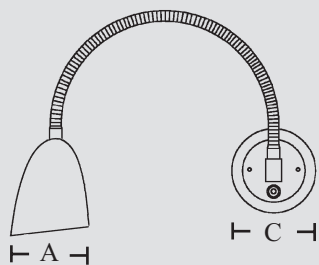

NEW CLASSIC

Type	Yacht Light
Material	Brass
Finish	Lacquer Chromium
A	80mm / 3.15in
B	130mm / 5.12in
C	92mm / 3.62in
D	130mm / 5.12in
Flex arm	400mm / 15.75in
Switch	Yes
Dimmer	On request
Volt	12V/24V
	CE ◊ ◊

Part No: Bulb   Watt max

New Classic			
620H	Brass	G4	10
620HAN	Anthracite	G4	10
621H	Chromium	G4	10

New Classic chart

650H	Brass	G4	10
650HAN	Anthracite	G4	10
651H	Chromium	G4	10

New Classic chart anthracite