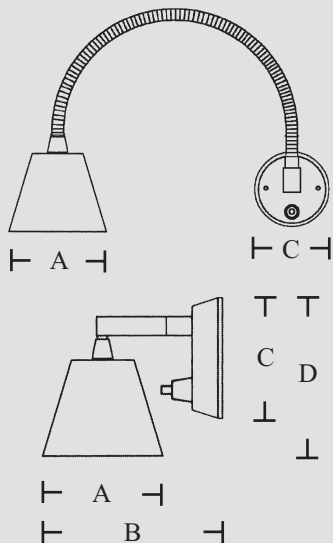

MINOR

Type	Yacht Light
Material	Brass
Finish	Lacquer
	Gold
or	
Material	Stainless steel
Finish	Highly finished
Glass	Blue
	White
	Green
A	70mm / 2.75in
B	110mm / 4.33in
C	72mm / 2.84in
D	110mm / 4.33in
Flex arm	300mm / 11.88in
Switch	Yes
Volt	12V/24V
	CE III F