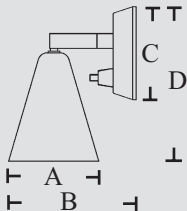

# NEW LINE

Material	Brass
Finish	Lacquer
or	
Material	Stainless steel
Finish	Highly finished
	Brushed
A	72mm / 2.84in
B	110mm / 4.33in
C	72mm / 2.84in
D	110mm / 4.33in
Flex arm	400mm / 15.75in
Brushed	300mm / 11.88in
Switch	Yes
Volt	12V/24V
	CE  