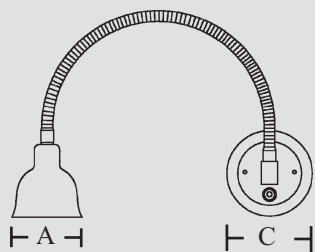

<b>Cabin chart small</b>				
30H	Brass	G4		10
31H	Chromium	G4		10
35H	Gold	G4		10

<b>Cabin chart medium</b>				
50H	Brass	G4		10
51H	Chromium	G4		10
55H	Gold	G4		10

Cabin medium chromium

Cabin chart medium brass

# OCEAN

Type	Yacht Light	
Design	Povl Frigast	
Material	Stainless steel	
Finish	Highly finished	
Small	A	75mm / 2.96 in
	B	115mm / 4.33 in
	C	92mm / 3.62 in
	D	112mm / 4.45 in
Medium	A	90mm / 3.54 in
	B	130mm / 5.12 in
	C	92mm / 3.62 in
	D	130mm / 5.12 in
Flex arm	400mm / 15.75 in	
Switch	Yes	
Dimmer	On request	
Volt	12V/24V	
	230V on request	
	  	