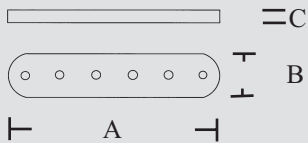

Part No:	LED colour:
Stainless steel	
1016BL	●
1016RE	●
1016WH	●
1016YE	●

LED 1030

Type	LED light
	Recessed
Material	Aluminium
A	90mm / 3.55in
B	25mm / 0.99in
C	3mm / 0.12in
D	12mm / 0.45in
Light cone	20°
No. of LED	4
mcd	1220 - 2920
Lifetime	25.000-50.000h
Switch	No
Volt	12V
Watt	0,5-0,6W
	IP40

Part No:	LED colour:
Aluminium black	
1038BL	●
1038RE	●
1038WH	●
1038YE	●

Aluminium titan	
1039BL	●
1039RE	●
1039WH	●
1039YE	●

1016RE

1019BL

1039BL

1038RE