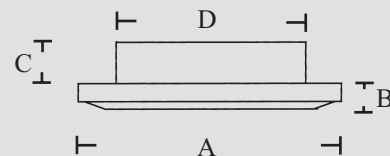

DOWNLIGHT

Type	Downlight 585		
Material	EPI, alu-reflector frosted glass		
A	68mm / 2.68in		
B	3mm / 0.12in		
C	26mm / 1.02in		
D	55mm / 2.17in		
Fixing	2 springs		
Switch	No		
Volt	12V/24V CE		
Part No:	Finish:	Bulb	Watt max
585C	Chromium	G4	10W
585G	Gold	G4	10W
585MC	Matt chrom	G4	10W
585WH	White	G4	10W

Type	Downlight 585-02 for surface mounting		
Material	EPI, alu-reflector frosted glass		
A	68mm / 2.68in		
B	25mm / 0.98in		
Fixing	3 screws		
Switch	No		
Volt	12V/24V CE		
Part No:	Finish:	Bulb	Watt max
585-02C	Chromium	G4	10W
585-02G	Gold	G4	10W
585-MC	Matt chrom	G4	10W
585-02WH	White	G4	10W

Type	Downlight 585-11 tiltable		
Material	EPI, alu-reflector frosted glass		
A	69mm / 2.72in		
B	17mm / 0.67in		
C	19mm / 0.75in		
D	55mm / 2.17in		
Fixing	3 screws		
Switch	No		
Volt	12V/24V CE		
Part No:	Finish:	Bulb	Watt max
585-11C	Chromium	G4	10W
585-11G	Gold	G4	10W
585-11WH	White	G4	10W

Type	Downlight 587		
Material	EPI, alu-reflector frosted glass		
A	72mm / 2.84in		
B	7mm / 0.28in		
C	15mm / 0.59in		
D	55mm / 2.17in		
Fixing	3 springs or screws		
Switch	No		
Volt	12V/24V CE		
Part No:	Finish:	Bulb	Watt max
587C	Chromium	G4	10W
587G	Gold	G4	10W
587WH	White	G4	10W

Type	Downlight 588		
Material	EPI, alu-reflector frosted glass		
A	81mm / 3.18in		
B	7mm / 0.28in		
C	15mm / 0.59in		
D	55mm / 2.17in		
Fixing	3 springs or screws		
Switch	No		
Volt	12V/24V CE		
Part No:	Finish:	Bulb	Watt max
588C	Chromium	G4	10W
588G	Gold	G4	10W
588MC	Mat chrom	G4	10W
588WH	White	G4	10W