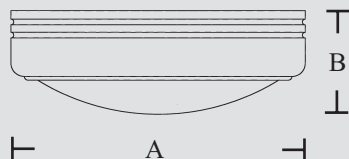

LIGHT-HOUSE

Type	Yacht Light	
Design	Erik Magnussen	
Material	Polycarbonate	
Dimensions	Ø 90mm / 3.54in	
	H 50mm / 6.69 in	
Switch	Yes	
Volt	12V/24V	
Part No:	Bulb	Watt max
LH201WH	G4	10W

THEA

Type	Ceiling Lamp	
Design	Peter Koefoed	
Material	Mahogany or teak	
Finish	Lacquered	
Lens	Glass	
Glass-ring	Stainless or gold plated	
A	165mm / 6.50in	
B	55mm / 2.17in	
Switch	On request	
Volt	12V/24V	

Part No:	Bulb	Watt max
170H	Gold	G4 20
170HS	Gold	G4 20
171H	Stainless	G4 20
171HS	Stainless	G4 20
H=halogen, S=switch		
Mahogany or teak - please mention in order		

LH201WH