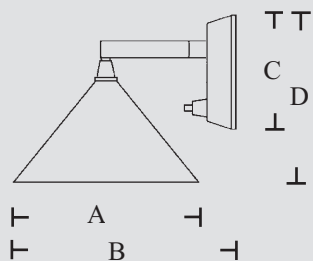

CONCORDE

Type	Yacht Light
Material	Stainless steel
Finish	Brushed
	Anthracite
A	110mm / 4.33in
B	140mm / 5.51in
C	72mm / 2.84in
D	100mm / 3.94in
Switch	Yes
Volt	12V/24V

Part No:	Bulb	Watt max
326HBRU	G4	10
326HAN Anthracite	G4	10