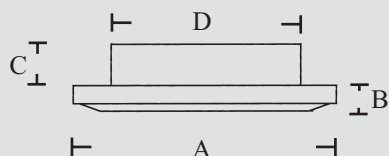

DOWNLIGHT

Type	Downlight 589		
Material	EPI, alu-reflector frosted glass		
A	75mm / 2.95in		
B	6mm / 0.24in		
C	15mm / 0.59in		
D	65mm / 2.56in		
Fixing	3 springs or screws		
Switch	Yes		
Volt	12V/24V CE		
Part No:	Finish:	Bulb	Watt max
589C	Chromium	G4	10
589WH	White	G4	10

Type	Downlight 591- 02 for surface mounting with switch		
Material	EPI, alu-reflector frosted glass		
A	93mm / 3.66in		
B	32mm / 1.26in		
Fixing	3 screws		
Switch	Yes		
Volt	12V/24V CE		
Part No:		Bulb	Watt max
591-02BLACK		G4	10