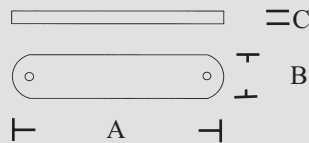

LED 1000

Type	LED light
	Surface mounted
Material	Aluminium
	Stainless Steel AISI 304
A	82mm / 3.23in
B	20mm / 0.78in
C	6mm / 0.25in
Light cone	60°
No. of LED	4
mcd	1220 - 2920
Lifetime	25.000-50.000h
Switch	No
Volt	12V
Watt	0,5-0,6W
	IP20
	IP65 on request

Part No:	LED colour:
Aluminium white	
1000WHBL	●
1000WHRE	●
1000WHWH	●
1000WHYE	●

Aluminium black	
1008BL	●
1008RE	●
1008WH	●
1008YE	●

Aluminium titan	
1009BL	●
1009RE	●
1009WH	●
1009YE	●

Part No:	LED colour:
Stainless steel	
1006BL	●
1006RE	●
1006WH	●
1006YE	●

1009BL

1000WHRE

LED 1010

Type	LED light
	Surface mounted
Material	Aluminium
	Stainless Steel AISI 304
A	82mm / 3.23in
B	20mm / 0.78in
C	5mm / 0.20in
Light cone	120°
No. of LED	4
mcd	1220 - 2920
Lifetime	25.000-50.000h
Switch	No
Volt	12V
Watt	0,5-0,6W
	IP40
	IP65 on request

Part No:	LED colour:
Aluminium white	
1010WHBL	●
1010WHRE	●
1010WHWH	●
1010WHYE	●

Aluminium black	
1018BL	●
1018RE	●
1018WH	●
1018YE	●

Aluminium titan	
1019BL	●
1019RE	●
1019WH	●
1019YE	●