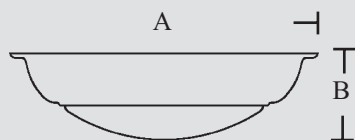

ANNE - MIA

Type	Ceiling Lamp	
	Surface mounted	
Material	Brass	
Finish	Lacquer	
	Gold	
or		
Material	Stainless steel	
Finish	Highly finished	
Lens	Polycarbonate	
Anne	A	165mm / 6.50in
	B	45mm / 1.77in
Mia	A	200mm / 7.88in
	B	55mm / 2.17in
Switch	On request	
Volt	12V/24V	
	230V on request	

Part No:		Bulb	Watt max
Anne			
160H	Brass	G4	10
160HS	Brass	G4	10
160S2B	Brass	G4	10
	white G4+red LED**		
161H	Stainless steel	G4	10
161HS	Stainless steel	G4	10
161S2B	Stainless steel	G4	10
	white G4+red LED**		
165H	Gold	G4	10
165HS	Gold	G4	10
165S2B	Gold	G4	10
	white G4+red LED**		
166H	Stainless steel*	G4	10
166HS	Stainless steel*	G4	10
166S2B	Stainless steel*	G4	10
	white G4+red LED**		

Part No:		Bulb	Watt max
Mia			
200H	Brass	G4	20
200HS	Brass	G4	20
201H	Stainless steel	G4	20
201HS	Stainless steel	G4	20
205H	Gold	G4	20
205HS	Gold	G4	20
206H	Stainless steel	G4	20
206HS	Stainless steel	G4	20
H=halogen, S=switch, *no badge			
**Please order 12V or 24V