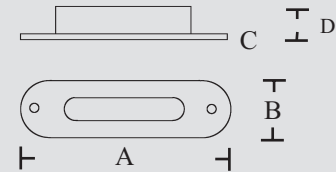

Part No:	LED colour:
Stainless steel	
1016BL	●
1016RE	●
1016WH	●
1016YE	●

LED 1030

Type	LED light
	Recessed
Material	Aluminium
A	90mm / 3.55in
B	25mm / 0.99in
C	3mm / 0.12in
D	12mm / 0.45in
Light cone	20°
No. of LED	4
mcd	1220 - 2920
Lifetime	25.000-50.000h
Switch	No
Volt	12V
Watt	0,5-0,6W
	IP40

Part No:	LED colour:
Aluminium black	
1038BL	●
1038RE	●
1038WH	●
1038YE	●

Aluminium titan	
1039BL	●
1039RE	●
1039WH	●
1039YE	●

1016RE

1019BL

1039BL

1038RE