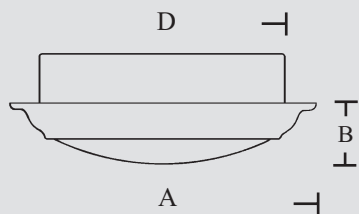

ANNE II - MIA II

Type	Ceiling Lamp	
	Recessed	
Material	Brass	
Finish	Lacquer	
	Gold	
or		
Material	Stainless steel	
Finish	Highly finished	
Lens	Polycarbonate	
Anne II	A	155mm / 6.30in
	B	32mm / 1.26in
	C	25mm / 0.98in
	D	125mm / 4.92in
Mia II	A	195mm / 7.68in
	B	32mm / 1.26in
	C	25mm / 0.98in
	D	160mm / 6.30in
Volt	12V/24V