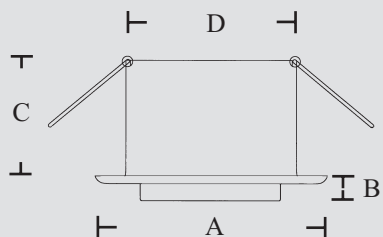

CIRCLE QUATTRO

Type	Downlight	
Material	Stainless steel	
540-03/541-03 fixed light		
540-03	A	60mm / 2.37in
541-03	A	57,5x57,5 mm/ 2.38x2.38in
	B	15mm / 0.59in
	C	40mm / 1.58in
	D	40mm / 1.58in
540-11/542-11 tiltable light		
540-11	A	75mm / 2.95in
541-11	A	75x75mm / 2.95x2.95in
542-11	A	140 x75 / 5.51x2.95in
	B	15mm / 0.59in
	C	40mm / 1.58in
	D	53mm / 2.10in
Switch	No	
Volt	12V/24V	

Part No:	Bulb	Watt max
540-03	Highly finished GU4	10W
540-03BRU	Brushed GU4	10W
541-03	Highly finished GU4	10W
541-03BRU	Brushed GU4	10W
540-11	Highly finished GU4	20W
540-11BRU	Brushed GU4	20W
541-11	Highly finished GU4	20W
541-11BRU	Brushed GU4	20W
542-11	Highly finished GU4	20W
542-11BRU	Brushed GU4	20W