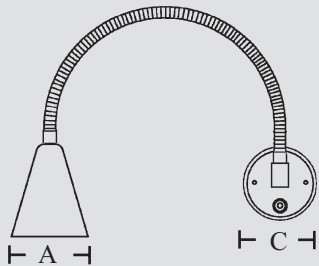

# NEW LINE

Material	Brass
Finish	Lacquer
or	
Material	Stainless steel
Finish	Highly finished
	Brushed
A	72mm / 2.84in
B	110mm / 4.33in
C	72mm / 2.84in
D	110mm / 4.33in
Flex arm	400mm / 15.75in
Brushed	300mm / 11.88in
Switch	Yes
Volt	12V/24V
	CE  