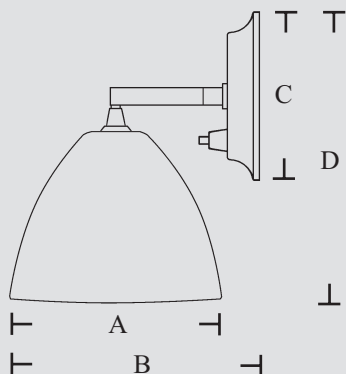

JAZZ

Type	Yacht Light
Material	Brass
Finish	Laquer
	Gold
or	
Material	Stainless steel
Finish	Highly finished
Glass	White
A	110mm / 4.33in
B	125mm / 4.93in
C	92mm / 3.62in
D	160mm / 6.30in
Switch	Yes
Dimmer	On request
Volt	12V/24V
	CE

Part No:	Bulb	Watt max
950WH Brass	G4	20
951WH Stainless steel	G4	20
955WH Gold	G4	20

Jazz stainless steel