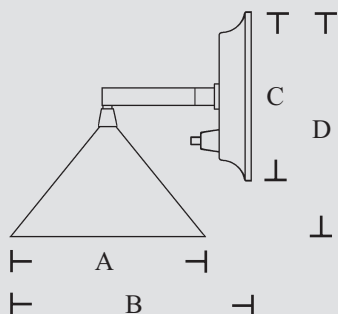

CONCORDE

Type	Yacht Light
Material	Brass
Finish	Lacquer
	Gold
or	
Material	Stainless steel
Finish	Highly finished
Glass	Amber
	Blue
	White
	Green
A	110mm / 4.33in
B	140mm / 5.51in
C	92mm / 3.62in
D	125mm / 4.93in
Switch	Yes
Dimmer	On request
Volt	12V / 24V
	CE

Part No:		Bulb	Watt max
920AM	Stainless/Amber	G4	10
920BL	Stainless/Blue	G4	10
920GR	Stainless/Green	G4	10
920WH	Stainless/White	G4	10
925AM	Gold/Amber	G4	10
925BL	Gold/Blue	G4	10
925GR	Gold/Green	G4	10
925WH	Gold/White	G4	10
929AM	Brass/Amber	G4	10
929BL	Brass/Blue	G4	10
929GR	Brass/Green	G4	10
929WH	Brass/White	G4	10