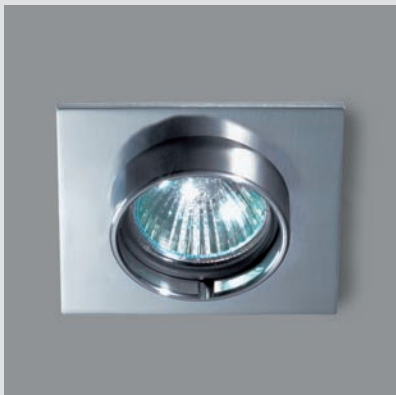

Quattro 541-03BRU