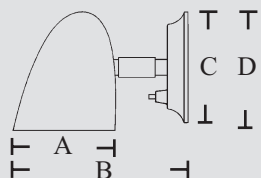

NEW CLASSIC

Type	Yacht Light
Material	Brass
Finish	Lacquer Chromium
A	80mm / 3.15in
B	130mm / 5.12in
C	92mm / 3.62in
D	130mm / 5.12in
Flex arm	400mm / 15.75in
Switch	Yes
Dimmer	On request
Volt	12V/24V
	CE ◊ ◊

Part No: Bulb   Watt max

New Classic			
620H	Brass	G4	10
620HAN	Anthracite	G4	10
621H	Chromium	G4	10

New Classic chart

650H	Brass	G4	10
650HAN	Anthracite	G4	10
651H	Chromium	G4	10

New Classic chart anthracite