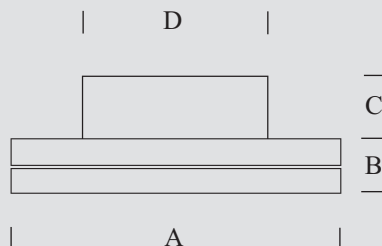

DOWNLIGHT

Type	Downlight 526	
	Tiltable	
Material	Stainless steel	
Finish	Highly finished	
	Brushed	
A	65mm / 2.56in	
B	9mm / 0.36in	
C	42mm / 1.65in	
D	53mm / 2.09in	
Switch	No	
Volt	12V/24V	
	IP67	
Part No:	Bulb	Watt max
526	GU4	20

Type	Downlight 576	
	Tiltable	
Material	Stainless steel	
Finish	Highly finished	
A	90mm / 3.54in	
B	10mm / 0.40in	
C	55mm / 2.16in	
D	70mm / 2.75in	
Switch	No	
Volt	12V/24V	
	IP67	
Part No:	Bulb	Watt max
576	GU5,3	20

Type	Downlight 596	
Material	Stainless AISI 316	
Finish	Highly finished	
A	100mm / 3.94in	
B	20mm / 0.79in	
C	55mm / 2.16in	
D	57mm / 2.25in	
Switch	No	
Volt	12 V / 24 V	
	IP67	
Part No:	Bulb	Watt max
596	GU 5,3	20