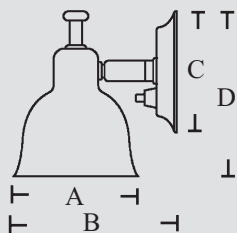

<b>Cabin chart small</b>				
30H	Brass	G4		10
31H	Chromium	G4		10
35H	Gold	G4		10

<b>Cabin chart medium</b>				
50H	Brass	G4		10
51H	Chromium	G4		10
55H	Gold	G4		10

Cabin medium chromium

Cabin chart medium brass

# OCEAN

Type	Yacht Light	
Design	Povl Frigast	
Material	Stainless steel	
Finish	Highly finished	
Small	A	75mm / 2.96 in
	B	115mm / 4.33 in
	C	92mm / 3.62 in
	D	112mm / 4.45 in
Medium	A	90mm / 3.54 in
	B	130mm / 5.12 in
	C	92mm / 3.62 in
	D	130mm / 5.12 in
Flex arm	400mm / 15.75 in	
Switch	Yes	
Dimmer	On request	
Volt	12V/24V	
	230V on request	
	  	